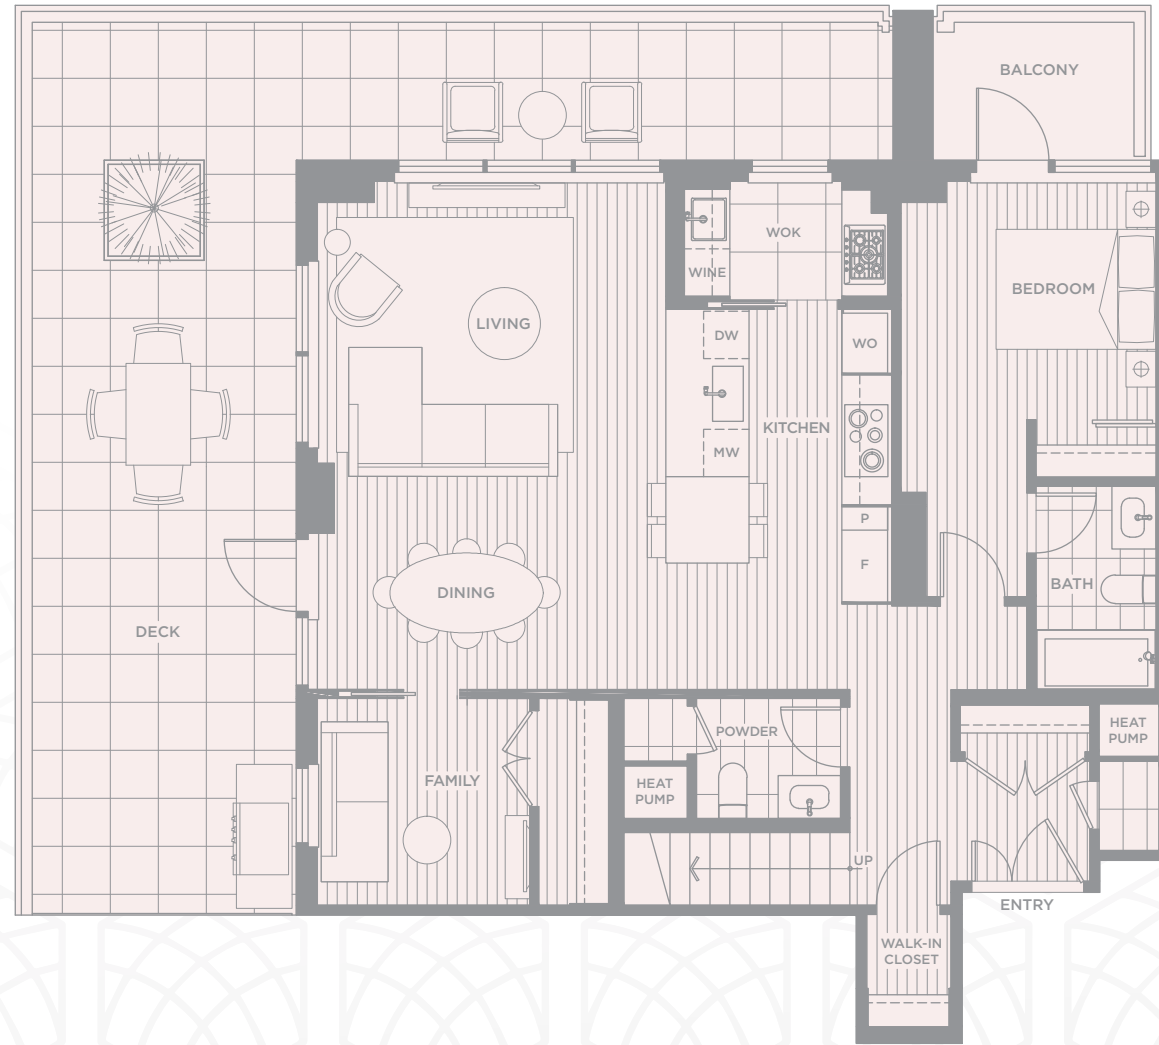

# PENTHOUSE TYPE G-PH6

1,990 SQ. FT. | 3 Bedroom + Family + 3.5 Bathroom

Main Floor

Upper Floor