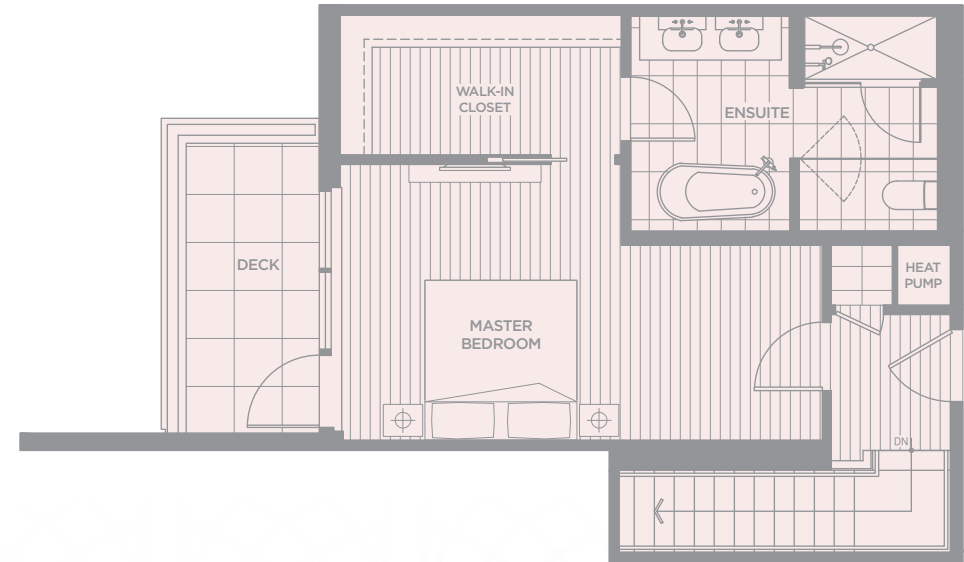

PENTHOUSE TYPE H-PH4

1,830 SQ. FT. | 3 Bedroom + 3.5 Bathroom

Main Floor

Upper Floor