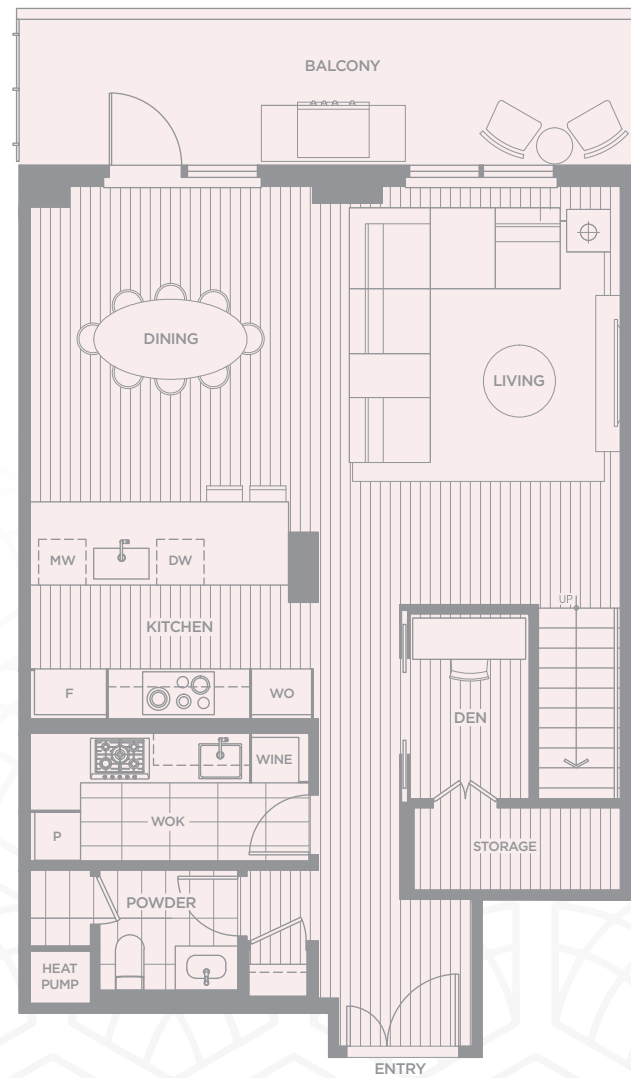

PENTHOUSE TYPE H-PH3

2,100 SQ. FT. | 3 Bedroom + Den + 2.5 Bathroom

Main Floor

Upper Floor