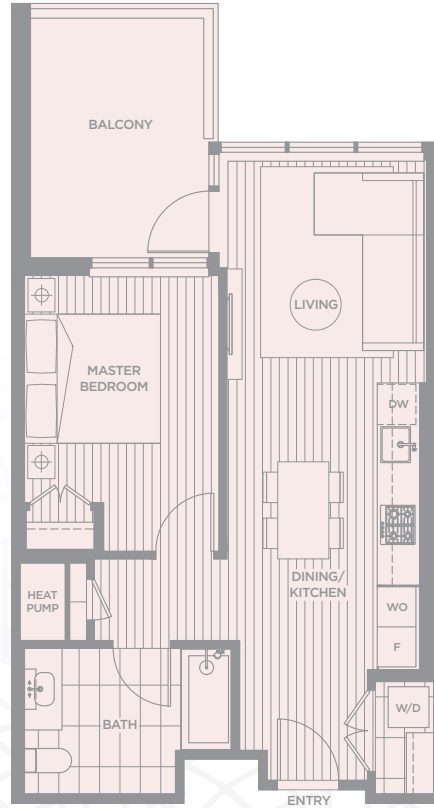

# TYPE H25

605 SQ. FT. | 1 Bedroom + 1 Bathroom

LEVEL 3-10