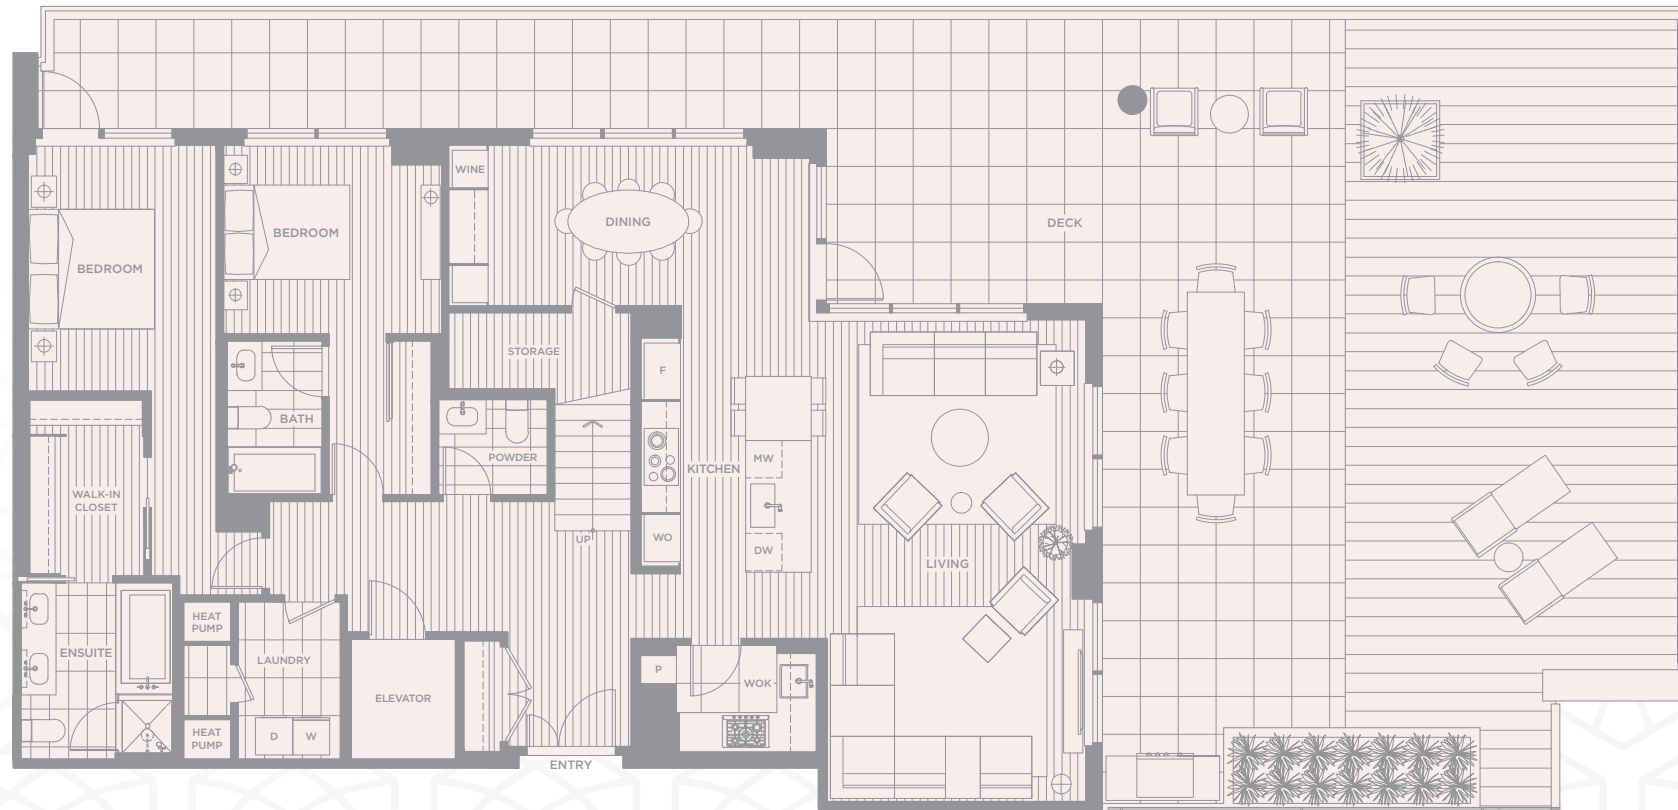

# PENTHOUSE TYPE G-PH1

3,005 SQ. FT. | 4 Bedroom + 4.5 Bathroom + Family + Elevator

Main Floor

Upper Floor