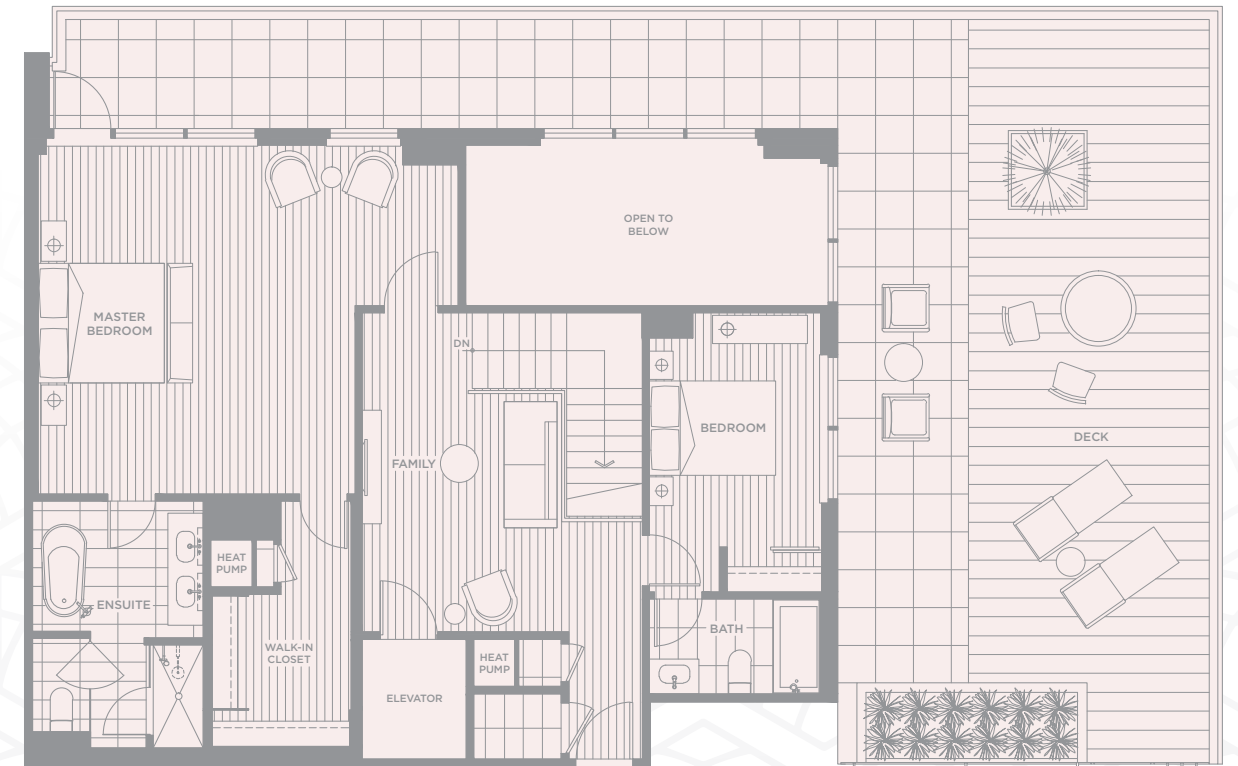

# PENTHOUSE TYPE G-PH1

3,005 SQ. FT. | 4 Bedroom + 4.5 Bathroom + Family + Elevator

Main Floor

Upper Floor