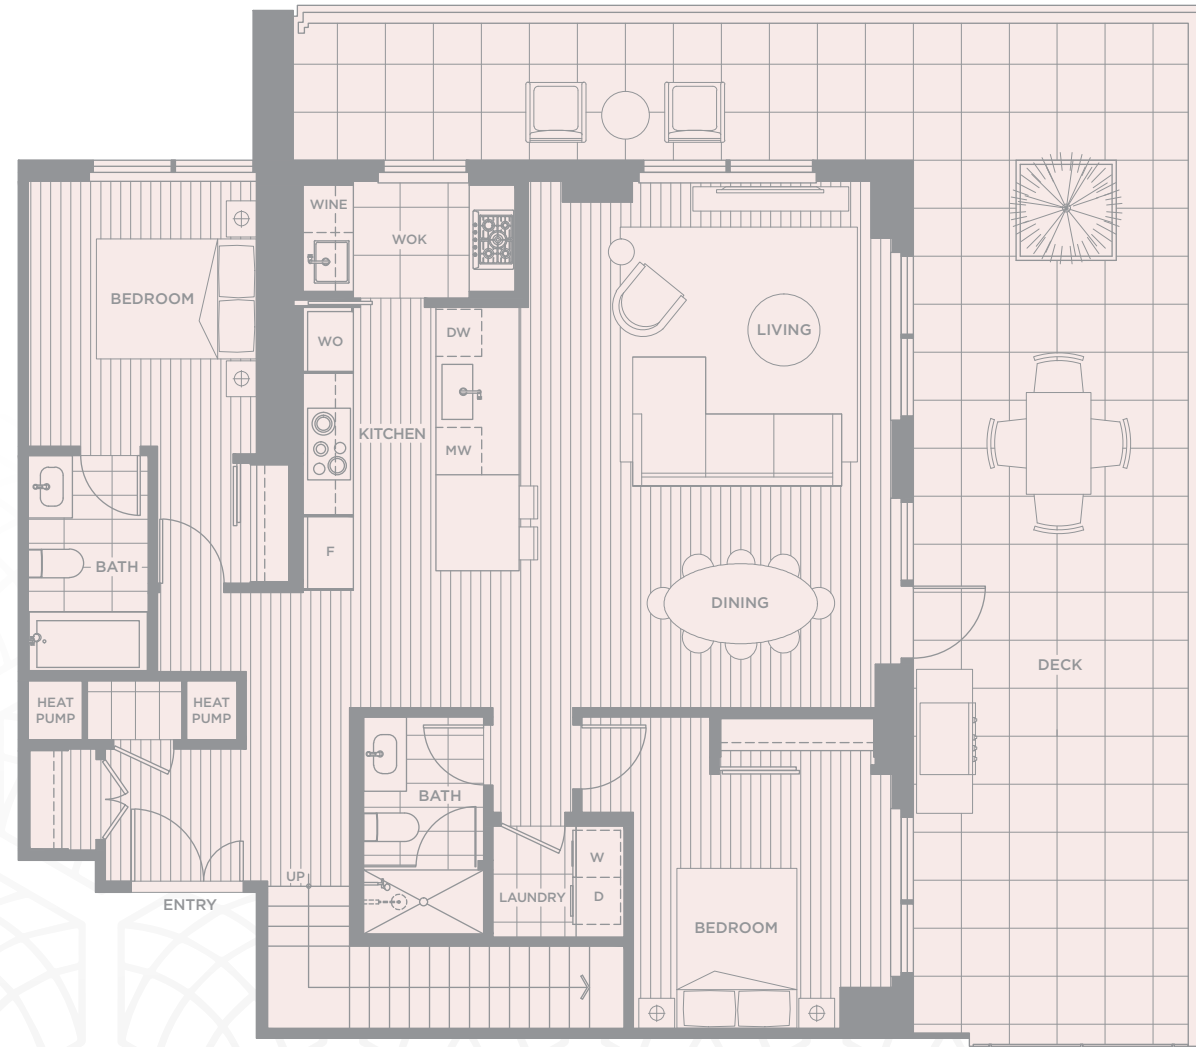

# PENTHOUSE TYPE G-PH7

1,870 SQ. FT. | 3 Bedroom + 3 Bathroom

Main Floor

Upper Floor