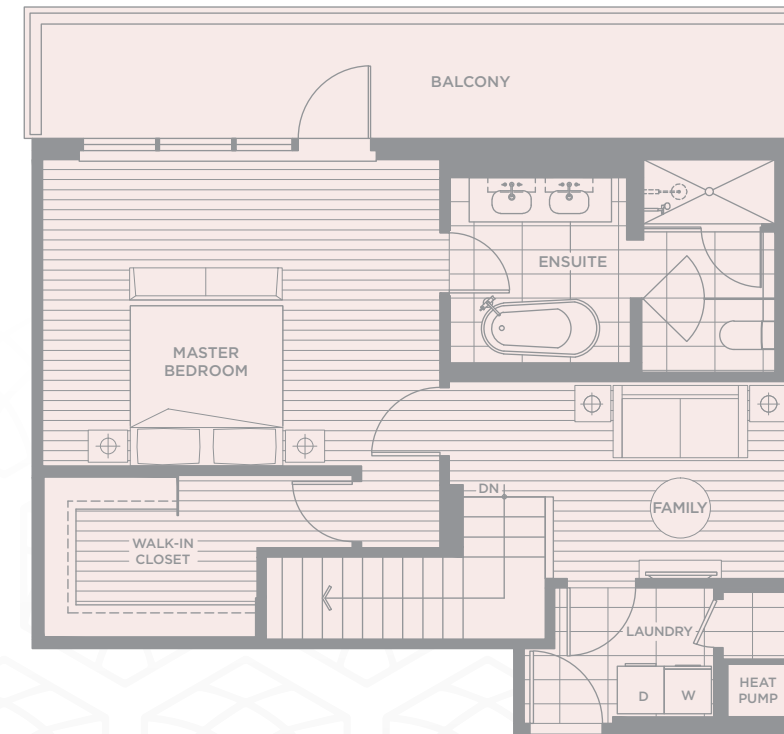

PENTHOUSE TYPE F-PH6

1,800 SQ. FT. | 3 Bedroom + Family + 2.5 Bathroom

Main Floor

Upper Floor