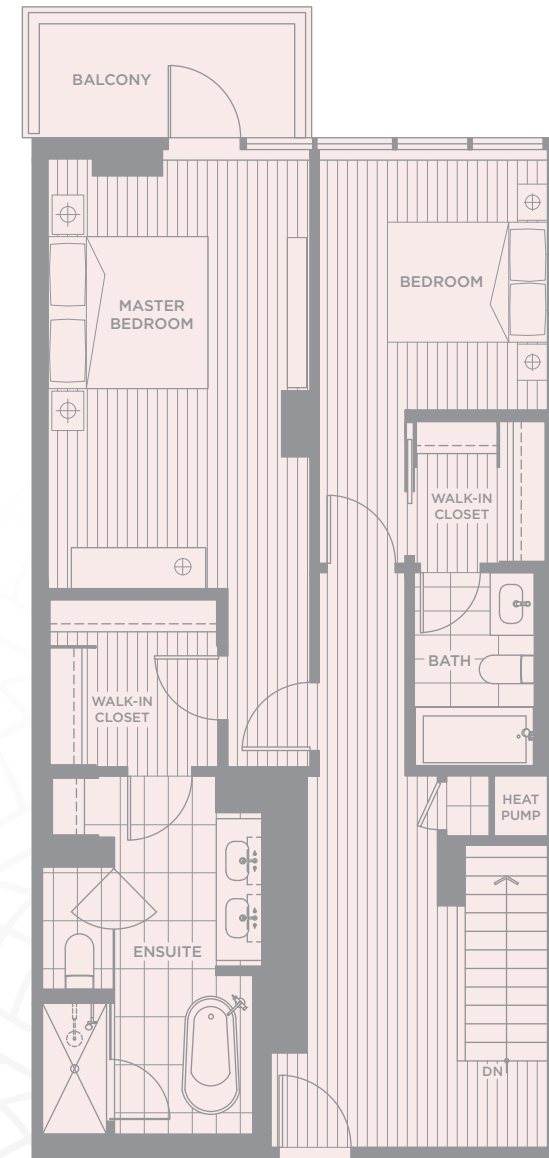

PENTHOUSE TYPE F-PH4

1,800 SQ. FT. | 3 Bedroom + 3 Bathroom

Main Floor

Upper Floor