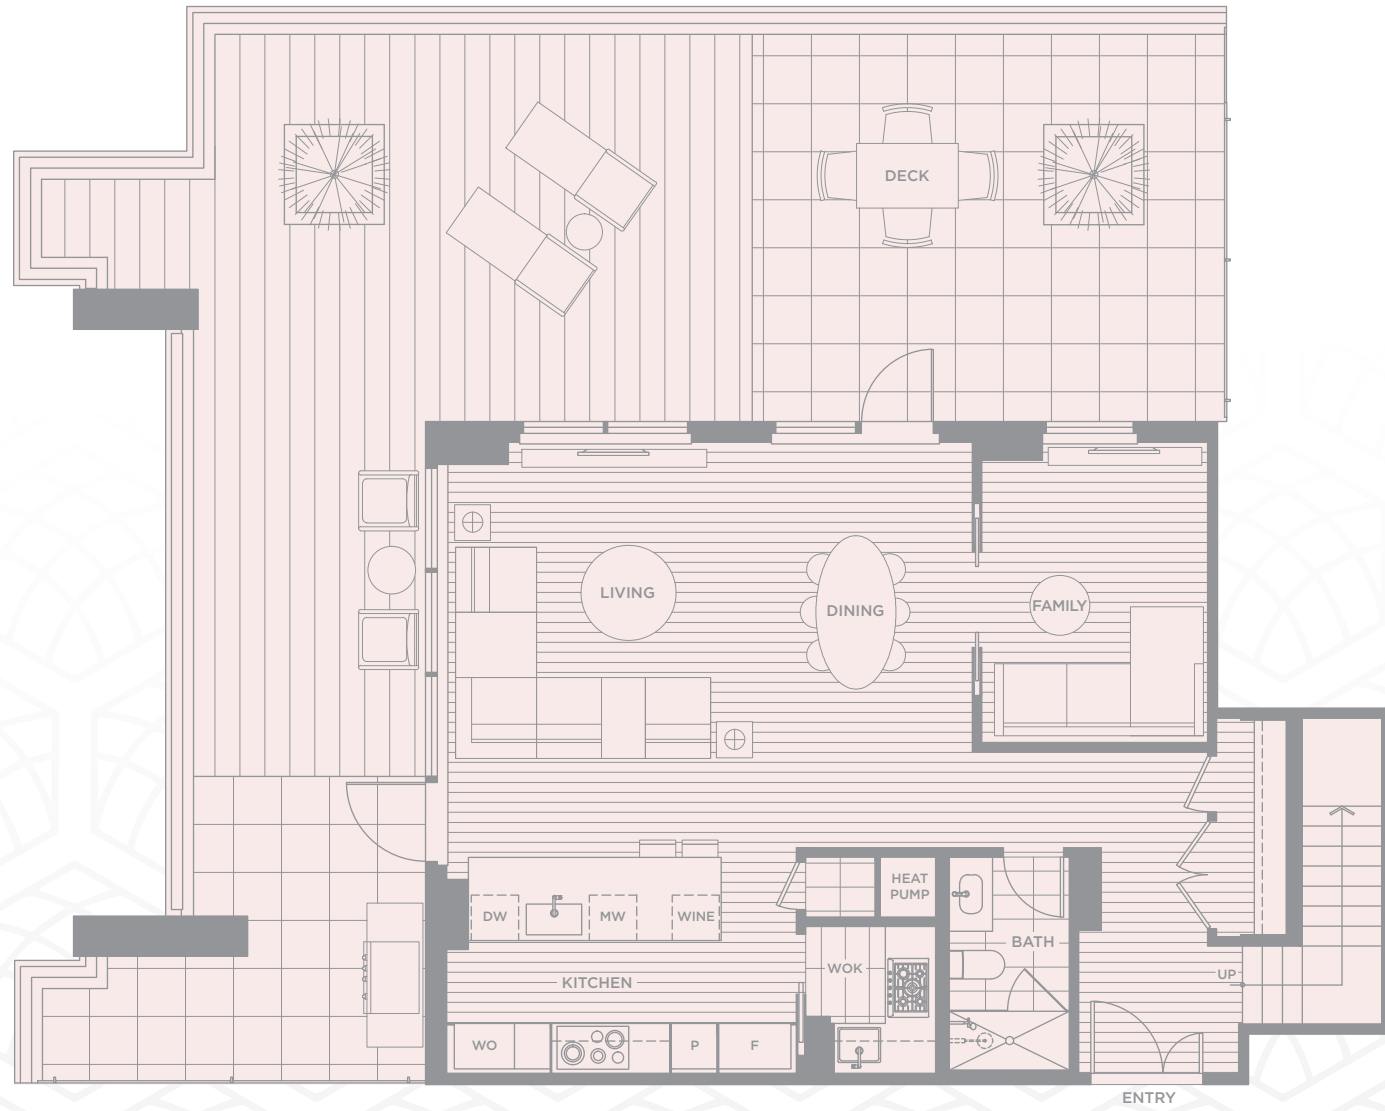

PENTHOUSE TYPE F-PH2

2,000 SQ. FT. | 3 Bedroom + Family + 3 Bathroom

Main Floor

Upper Floor