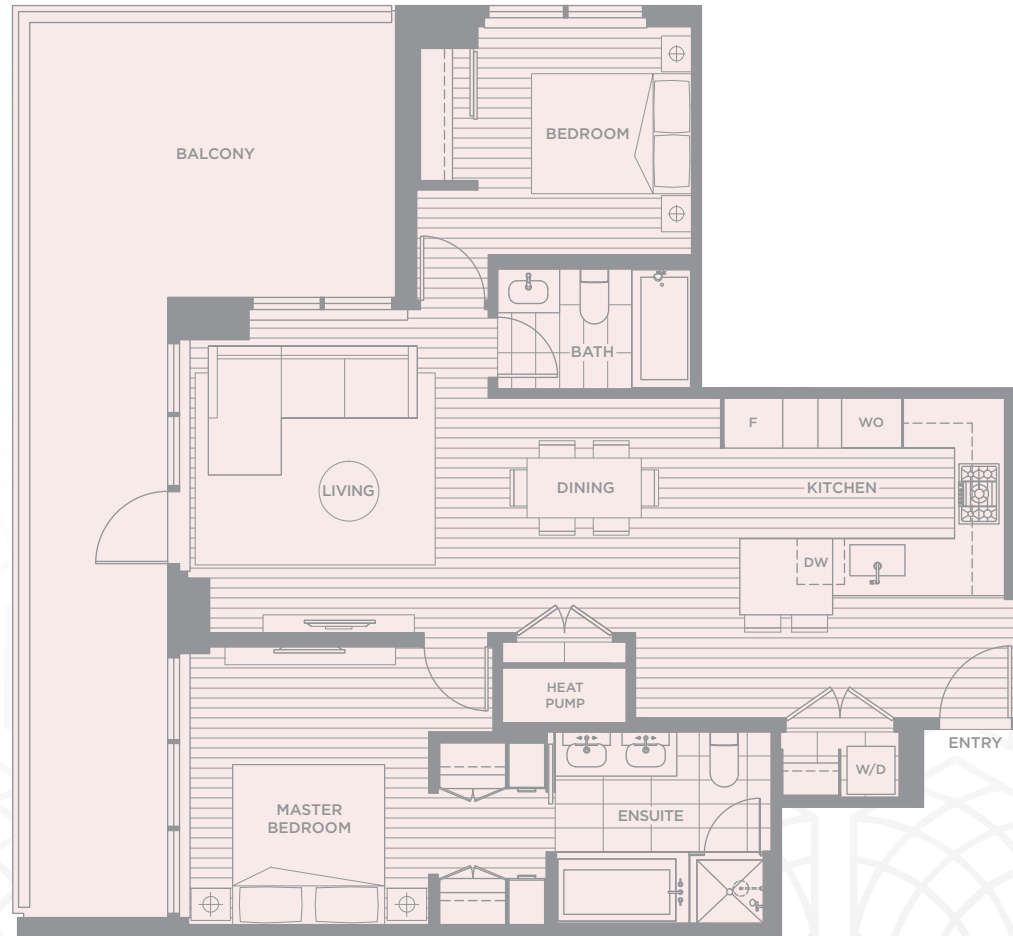

# TYPE G11

975 SQ. FT. | 2 Bedroom + 2 Bathroom

LEVEL 3-11