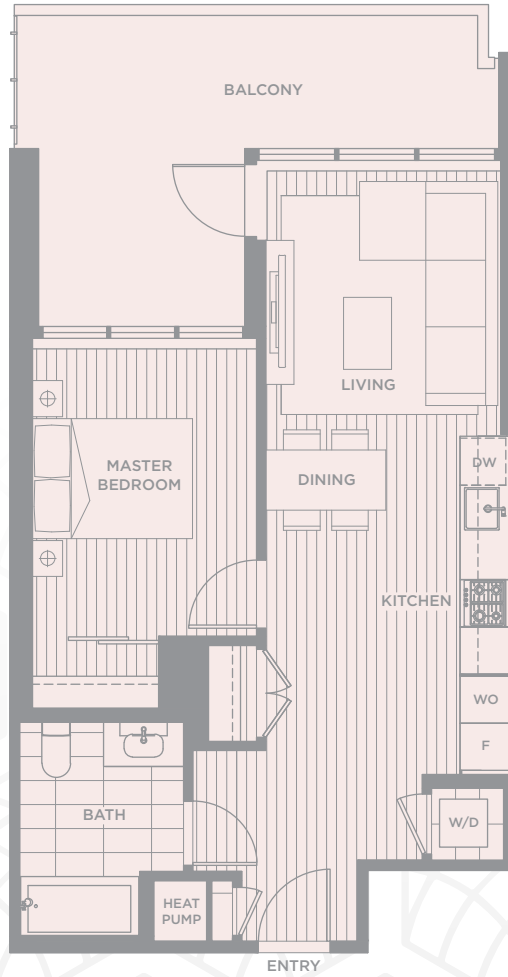

TYPE F16

600 SQ. FT. | 1 Bedroom + 1 Bathroom

LEVEL 3-11