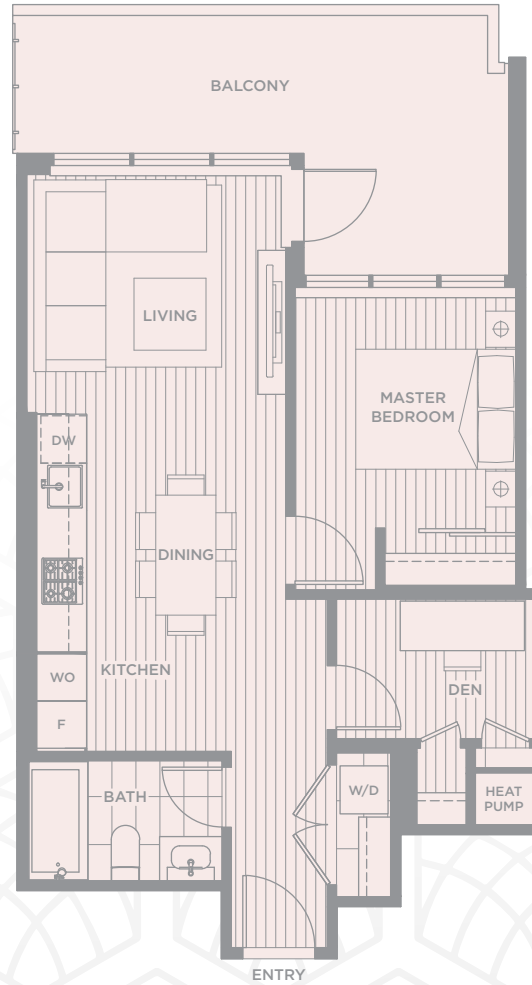

# TYPE F11

605 SQ. FT. | 1 Bedroom + Den + 1 Bathroom

LEVEL 3-11