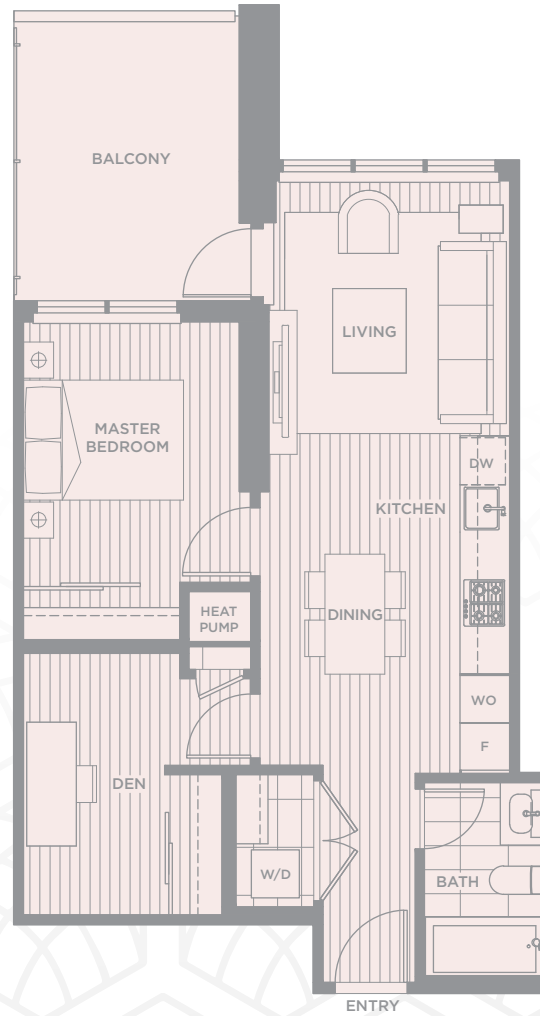

TYPE F08

645 SQ. FT. | 1 Bedroom + Den + 1 Bathroom

LEVEL 3-11