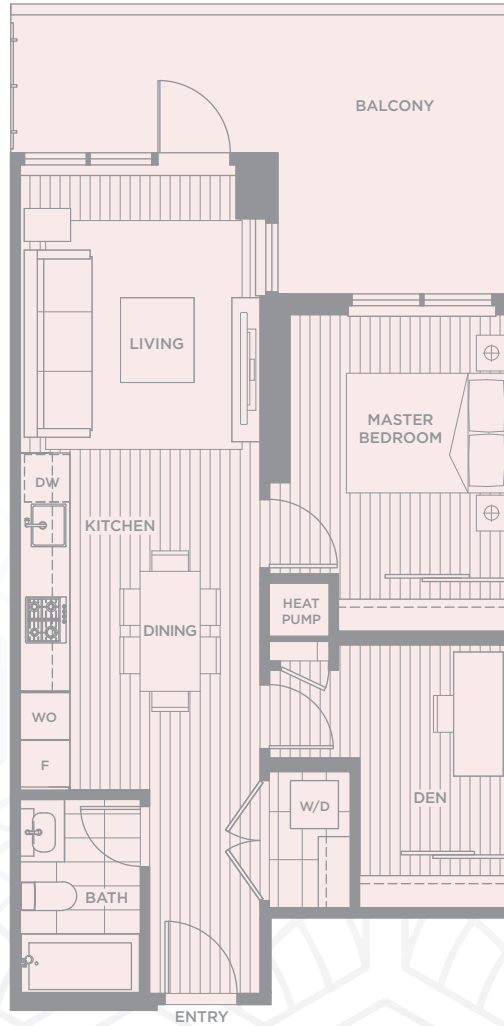

TYPE F07

650 SQ. FT. | 1 Bedroom + Den + 1 Bathroom

LEVEL 3-11